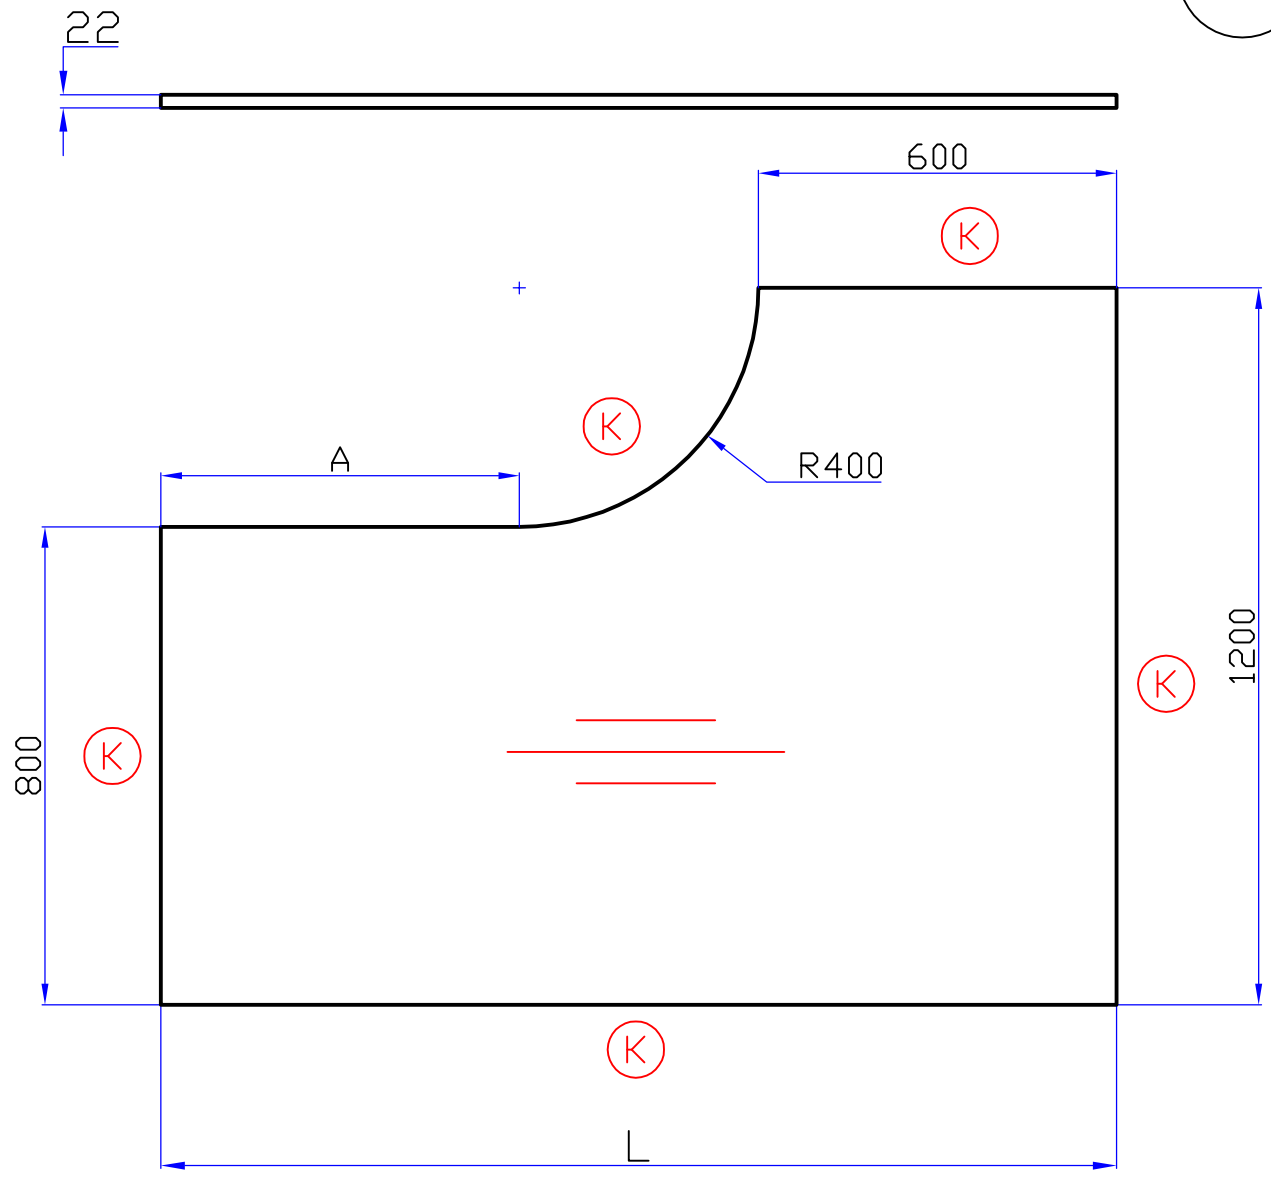

TNC Components OÜ

5

Kood	L	A
1169TT4R1600x1200x22	1600	600
1169TT4R1800x1200x22	1800	800
1169TT4R2000x1200x22	2000	1000

(K) KANT

KONSTR.	RJ	17.09.2015		SIZE	Lx1200x22		DETAIL NAME	Tööpind		1169
VASTU VÕTNUD				SCALE IN FILE	FORMAT FOR PRINT	CODE	REV.	COPY	PAGE	
				-	A4	1169TT4R ... x1200x22	00	/	1/1	
	NAME	DATE	SIGNATURE							